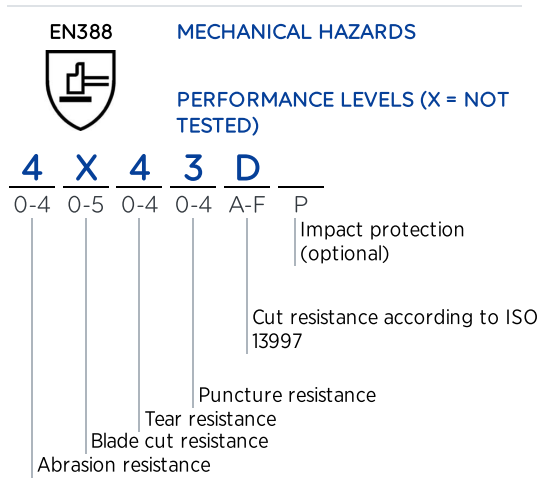

Cut protection

KRYTECH 395

High risk - ISO D

Multi-purpose glove combining protection against cuts, liquids and contact heat up to 100°C

SPECIFIC ADVANTAGES

-  **Cut protection**
 - Optimal cut resistance
-  **Durability**
 - Proven long-lasting performance.
-  **Productivity**
 - Good grip for picking up wet and slippery objects safely
-  **Skin protection**
 - Entirely liquid-proof, withstanding mechanical aggression
-  **Guaranteed quality**
 - Silicone free to prevent traces, defects on metal sheet and glass prior to painting

CHEMICAL PROTECTION
TYPE B

CUT PROTECTION
LEVEL D

EN388

4X43D

EN ISO 374-1
TYPE B

JKOPT

EN ISO 374-5

EN407

X1XXXX

CAT.3

0334

ISO 13997:

20,4 N

DEXTERITY
EN 420:

0/5

INDUSTRIES

Cut protection

KRYTECH 395

High risk - ISO D

LEGENDS

PRODUCT DETAILS

Interior finish	Textile support Mapa Technology
Material	Nitrile
Cuff characteristic	Straight cuff
Colors of the gloves	Green
Length (cm)	32
Size	8 9 10