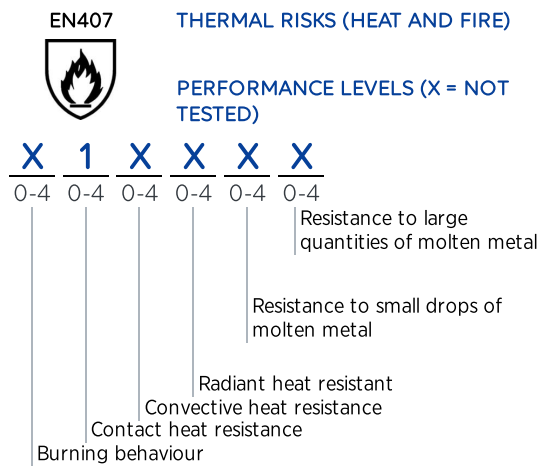

Cut protection

KRYTECH 395

High risk - ISO D

Multi-purpose glove combining protection against cuts, liquids and contact heat up to 100°C

SPECIFIC ADVANTAGES

-  **Cut protection**
 - Optimal cut resistance
-  **Durability**
 - Proven long-lasting performance.
-  **Productivity**
 - Good grip for picking up wet and slippery objects safely
-  **Skin protection**
 - Entirely liquid-proof, withstanding mechanical aggression
-  **Guaranteed quality**
 - Silicone free to prevent traces, defects on metal sheet and glass prior to painting

Cut protection

KRYTECH 395

High risk - ISO D

LEGENDS

PRODUCT DETAILS

Interior finish	Textile support Mapa Technology
Material	Nitrile
Cuff characteristic	Straight cuff
Colors of the gloves	Green
Length (cm)	32
Size	8 9 10