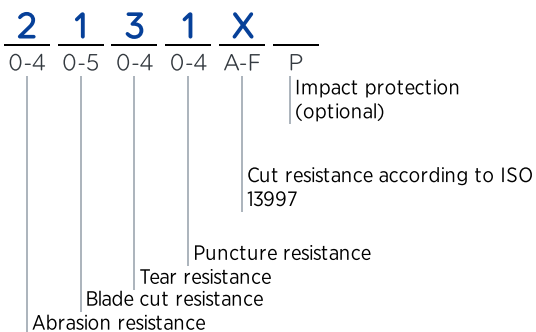

CAT.3

0334

Chemical protection

ALTO 285

Prolonged contact (or immersion) | short wear

LEGENDS

EN388

MECHANICAL HAZARDS

PERFORMANCE LEVELS (X = NOT TESTED)

EN ISO 374-1
TYPE A

CHEMICAL RISKS

A: Methanol
B: Acetone
K: Sodium hydroxide 40%
M: Nitric acid 65%
P: Hydrogen peroxide 30%
T: Formaldehyde 37%

EN ISO 374-5

MICRO-ORGANISMS

Protection against bacteria and fungi

PRODUCT DETAILS

Interior finish	Chlorinated
Exterior finish	Reinforced grip
Material	Natural latex
Cuff characteristic	Rolled Cuff
Colors of the gloves	Yellow Beige
Length (cm)	60
Thickness (mm)	1.00
Size	8 9 10