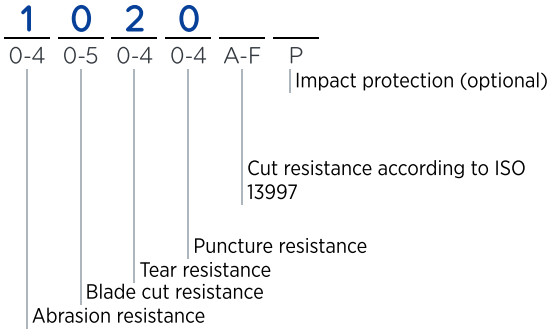

EN ISO 374-5

CAT.3

Chemical protection

NO DROP 182

Flocked | intermittent wear

LEGENDS

EN388

MECHANICAL HAZARDS

PERFORMANCE LEVELS (X = NOT TESTED)

EN ISO 374-5

MICRO-ORGANISMS

Protection against bacteria and fungi

PRODUCT DETAILS

Interior finish	Flocked
Exterior finish	Embossed texture
Material	Natural latex
Cuff characteristic	Straight cuff
Colour.s	Orange
Length (cm)	32
Thickness (mm)	0,49
Size	6 7 8 9 10