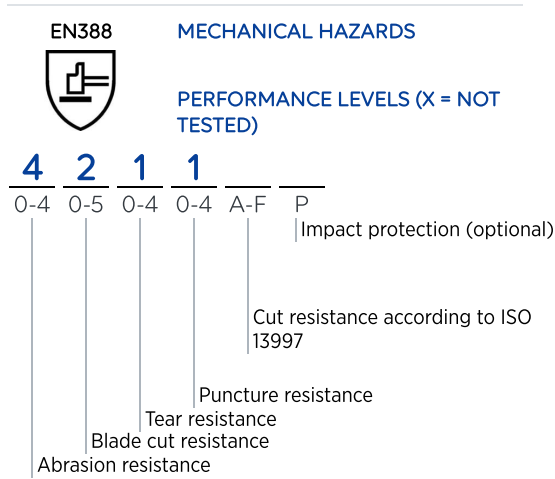

LEGENDS

PRODUCT DETAILS

Interior finish	Textile support
Exterior finish	Fully-coated
Material	Nitrile
Cuff characteristic	Large safety cuff
Colour.s	Blue
European sizes	9

LOGISTIC DETAILS

Packaging	10 pairs/bag 100 pairs/carton

LEGISLATION

- This product is not classified hazardous according to the regulation (EC) n°1272/2008 of the European Parliament and of the Council.
- This product does not contain any substances of very high concern according to the regulation n° 1907/2006 of the European Parliament and of the Council (REACH).
- UE type certificate or CE type examination certificate: 0075/014/162/05/03/0061 Ex 01 05 03
- Issued by the notified body nr: 0075 CTC - 4, rue Hermann Frenkel - 69367 Lyon Cedex 07- FRANCE