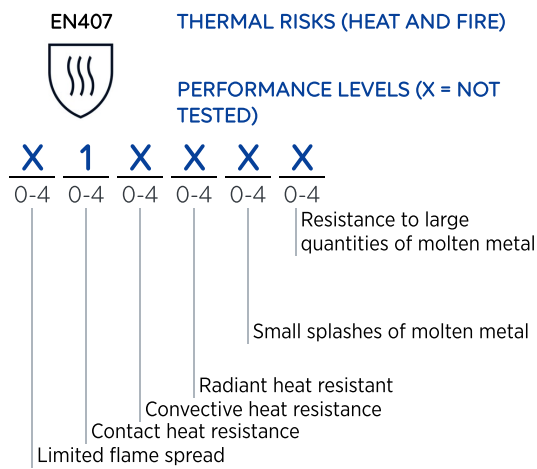

Cut protection

KRYTECH 395

High risk - ISO D

LEGENDS

PRODUCT DETAILS

Interior finish	Textile support Mapa Technology
Material	Nitrile
Cuff characteristic	Straight cuff
Colour.s	Green
Length (inches)	12.6"
European sizes	8 9 10

LOGISTIC DETAILS

Packaging	1 pair/bag 12 pairs/carton

LEGISLATION

- This product is not classified hazardous according to the regulation (EC) n°1272/2008 of the European Parliament and of the Council.
- This product does not contain more than 0.1 % of substance of very high concern (SVHC) or any substance included in the annex XVII of the regulation n° 1907/2006 of the European Parliament and of the Council (REACH).
- UE type certificate or CE type examination certificate: 0075/014/162/03/19/0880
- Issued by the notified body nr: 0075 CTC - 4, rue Hermann Frenkel - 69367 Lyon Cedex 07- FRANCE
- Quality assurance certificat: 0334 - Asqual 14 rue des Reculettes -75013 Paris - France