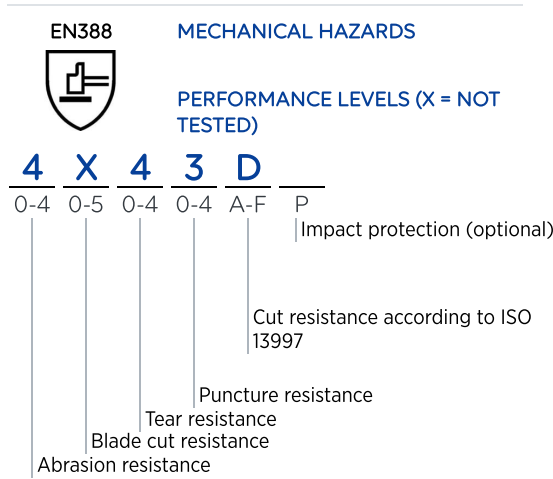

Cut protection

KRYTECH 395

High risk - ISO D

LEGENDS

PRODUCT DETAILS

Interior finish	Textile support Mapa Technology
Material	Nitrile
Cuff characteristic	Straight cuff
Colour.s	Green
Length (inches)	12.6"
European sizes	8 9 10

LOGISTIC DETAILS

Packaging	1 pair/bag 12 pairs/carton

LEGISLATION

- This product is not classified hazardous according to the regulation (EC) n°1272/2008 of the European Parliament and of the Council.
- This product does not contain more than 0.1 % of substance of very high concern (SVHC) or any substance included in the annex XVII of the regulation n° 1907/2006 of the European Parliament and of the Council (REACH).
- UE type certificate or CE type examination certificate: 0075/014/162/03/19/0880
- Issued by the notified body nr: 0075 CTC - 4, rue Hermann Frenkel - 69367 Lyon Cedex 07- FRANCE
- Quality assurance certificat: 0334 - Asqual 14 rue des Reculettes -75013 Paris - France