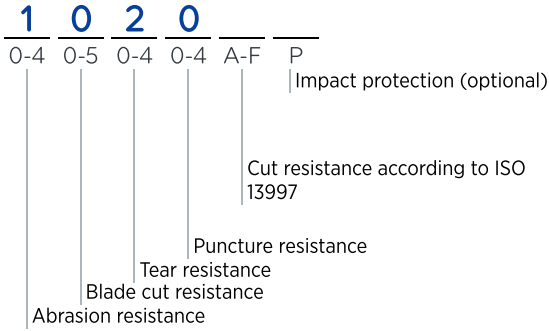

# NO DROP 182

Flocked | intermittent wear

## LEGENDS

EN388

MECHANICAL HAZARDS

PERFORMANCE LEVELS (X = NOT TESTED)

EN ISO 374-5

MICRO-ORGANISMS

Protection against bacteria and fungi

## PRODUCT DETAILS

Interior finish	Flocked
Exterior finish	Embossed texture
Material	Natural latex
Cuff characteristic	Straight cuff
Colour.s	Orange
Length (inches)	12.6"
Thickness (inches)	0.0" (0 mil)
Size	6 7 8 9 10