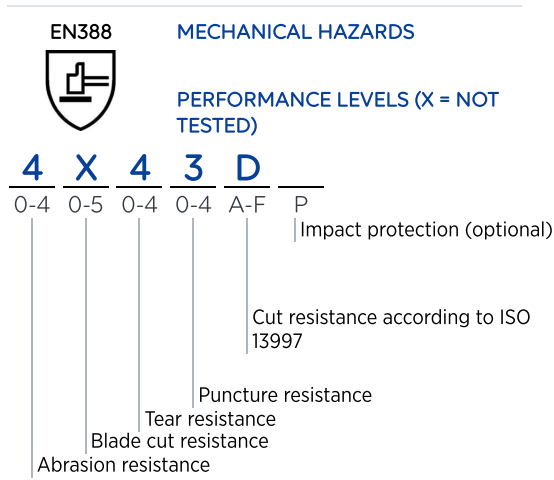

Cut protection

KRYTECH 395

High risk - ISO D

Multi-purpose glove combining protection against cuts, liquids and contact heat up to 100°C

SPECIFIC ADVANTAGES

-  **Cut protection**
 - Optimal cut resistance
-  **Durability**
 - Proven long-lasting performance.
-  **Productivity**
 - Good grip for picking up wet and slippery objects safely
-  **Skin protection**
 - Entirely liquid-proof, withstanding mechanical aggression
-  **Guaranteed quality**
 - Silicone free to prevent traces, defects on metal sheet and glass prior to painting

CHEMICAL PROTECTION
TYPE B

CUT PROTECTION
LEVEL D

EN388

4X43D

EN ISO 374-1

TYPE B
JKOPT

EN ISO 374-5

EN407

X1XXXX

CAT.CATEGORY 3

0334

ISO 13997:

20,4 N

DEXTERITY

EN 420:
0/5

Cut protection

KRYTECH 395

High risk - ISO D

LEGENDS

PRODUCT DETAILS

Interior finish	Textile support Mapa Technology
Material	Nitrile
Cuff characteristic	Straight cuff
Colour.s	Green
Length (cm)	32
European sizes	8 9 10