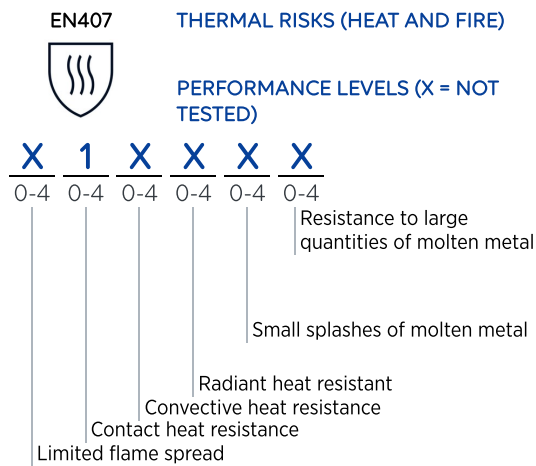

Cut protection

KRYTECH 395

High risk - ISO D

Multi-purpose glove combining protection against cuts, liquids and contact heat up to 100°C

SPECIFIC ADVANTAGES

-  **Cut protection**
 - Optimal cut resistance
-  **Durability**
 - Proven long-lasting performance.
-  **Productivity**
 - Good grip for picking up wet and slippery objects safely
-  **Skin protection**
 - Entirely liquid-proof, withstanding mechanical aggression
-  **Guaranteed quality**
 - Silicone free to prevent traces, defects on metal sheet and glass prior to painting

CHEMICAL PROTECTION
TYPE B

CUT PROTECTION
LEVEL D

EN388

4X43D

EN ISO 374-1

TYPE B
JKOPT

EN ISO 374-5

EN407

X1XXXX

CAT.CATEGORY 3

0334

ISO 13997:

20,4 N

DEXTERITY

EN 420:
0/5

Cut protection

KRYTECH 395

High risk - ISO D

LEGENDS

PRODUCT DETAILS

Interior finish	Textile support Mapa Technology
Material	Nitrile
Cuff characteristic	Straight cuff
Colour.s	Green
Length (cm)	32
European sizes	8 9 10