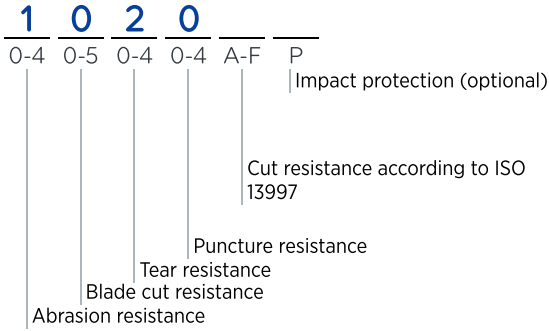

# NO DROP 182

Flocked | intermittent wear

## LEGENDS

EN388

MECHANICAL HAZARDS

PERFORMANCE LEVELS (X = NOT TESTED)

EN ISO 374-5

MICRO-ORGANISMS

Protection against bacteria and fungi