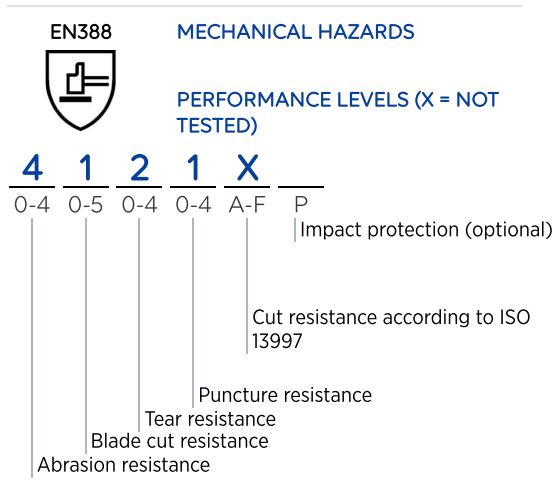

Handling protection

TITAN 396

LEGENDOJA

TUOTTEEN YKSITYISKOHDAT

Interior finish	Textile support
Exterior finish	Smooth
Material	Nitrile
Cuff characteristic	Large safety cuff
Colour.s	Yellow
European sizes	7 8 9 10

LOGISTISET YKSITYISKOHDAT

Packaging	10 pairs/bag 100 pairs/box

LEGISLATION

- This product is not classified hazardous according to the regulation (EC) n°1272/2008 of the European Parliament and of the Council.
- This product does not contain any substances of very high concern according to the regulation n° 1907/2006 of the European Parliament and of the Council (REACH).
- UE type certificate or CE type examination certificate: 0072/014/162/12/96/0681
- Issued by the notified body nr: 00721.F.T.H. - Av. Guy de Collongue - F-69134 ECULLY CEDEX