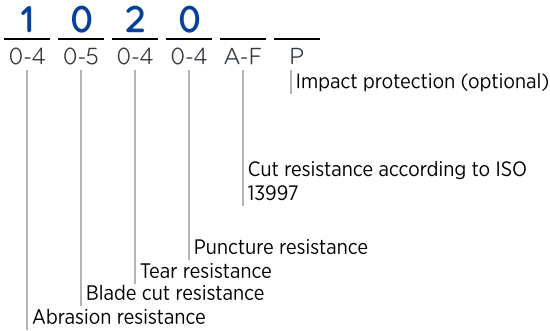

# NO DROP 182

Flocked | intermittent wear

## ( LEGENDOJA )

EN388

MECHANICAL HAZARDS

PERFORMANCE LEVELS (X = NOT TESTED)

EN ISO 374-5

MICRO-ORGANISMS

Protection against bacteria and fungi