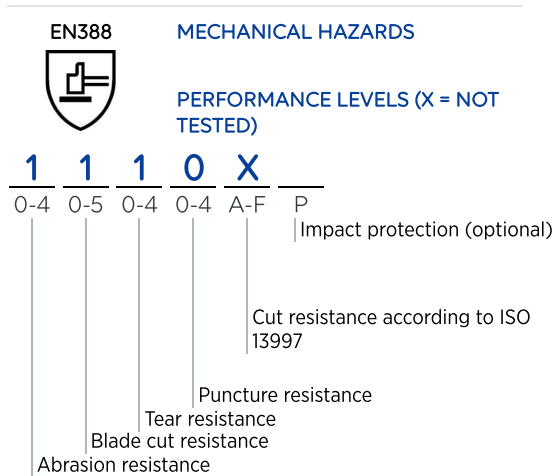

EN ISO 374-5

CAT.CATEGORY 3

0334

ERITYISIÄ ETUJA

Cut protection

- A long cuff for a better protection of the forearm

Skin protection

- Excellent resistance and strong chemical protection against a great number of chemical products: exclusive Trionic formula made from a mix of natural latex, neoprene and nitrile
- Hypoallergenic

Guaranteed quality

- Manufacturing process ensuring the control of a very low level of contaminants: particulate content, non-volatile residues, extractables => Washed, controlled and packaged in an ISO 5 room
- Silicone free to prevent traces, defects on metal sheet and glass prior to painting

Critical environment

ADVANTECH 522

LEGENDOJA

EN ISO 374-1 **CHEMICAL RISKS**
 K: Sodium hydroxide 40%
 S: Hydrofluoric acid 40%
 T: Formaldehyde 37%

TYYPPI B

EN ISO 374-5 **MICRO-ORGANISMS**
 Protection against bacteria and fungi