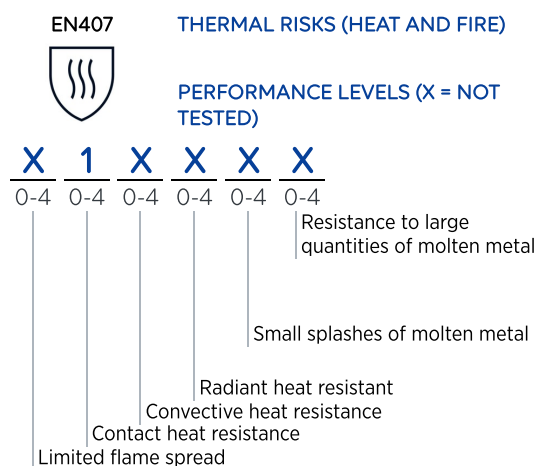

MAPA
PROFESSIONAL

Chemical protection

JERSETTE 307

Frequent contact | continuous wear

LEGENDOJA

TUOTTEEN YKSITYISKOHDAT

Interior finish	Textile support
Exterior finish	Pebbled
Material	Natural latex
Cuff characteristic	Feston Cuff
Colour.s	Mauve
Length (cm)	31
Thickness (mm)	0.75
European sizes	6 7 8 9