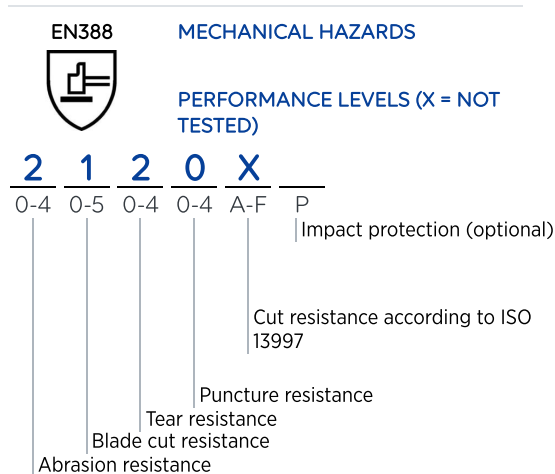

Chemical protection

JERSETTE 307

Frequent contact | continuous wear

Exceptional comfort and precision dexterity in light aggressive environments

ERITYISIÄ ETUJA

Comfort

- Exceptional comfort, due to the precision of the textile support and the anatomical shape
- Excellent dexterity and good grip

MAPA
PROFESSIONAL

Chemical protection

JERSETTE 307

Frequent contact | continuous wear

LEGENDOJA

TUOTTEEN YKSITYISKOHDAT

Interior finish	Textile support
Exterior finish	Pebbled
Material	Natural latex
Cuff characteristic	Feston Cuff
Colour.s	Mauve
Length (cm)	31
Thickness (mm)	0.75
European sizes	6 7 8 9