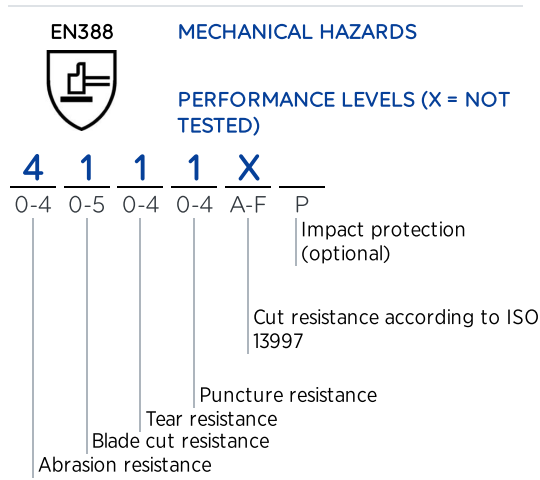

Handling protection

TITAN 392

LEGENDOJA

TUOTTEEN YKSITYISKOHDAT

Interior finish	Textile support
Exterior finish	Fully-coated
Material	Nitrile
Cuff characteristic	Knitted Cuff
Colour.s	Blue Beige Dark blue
Length (cm)	24-27
Size	8 9 10
Surface resistance according to EN1149-1 (Value in palm area at 25% HR)	3.1E+9 Ω
Vertical resistance according to EN1149-2 (Value in palm area at 25% HR)	1.1E+9 Ω

LOGISTISET YKSITYISKOHDAT

Packaging	10 pairs/bag 100 pairs/carton

LEGISLATION

- This product is not classified hazardous according to the regulation (EC) n°1272/2008 of the European Parliament and of the Council.
- This product does not contain more than 0.1 % of substance of very high concern (SVHC) or any substance included in the annex XVII of the regulation n° 1907/2006 of the European Parliament and of the Council (REACH).
- UE type certificate or CE type examination certificate: 0075/014/162/0718/1375 -ext 03/07/18
- Issued by the notified body nr: 0075 CTC - 4, rue Hermann Frenkel - 69367 Lyon Cedex 07- FRANCE

Muokata 15/09/2021