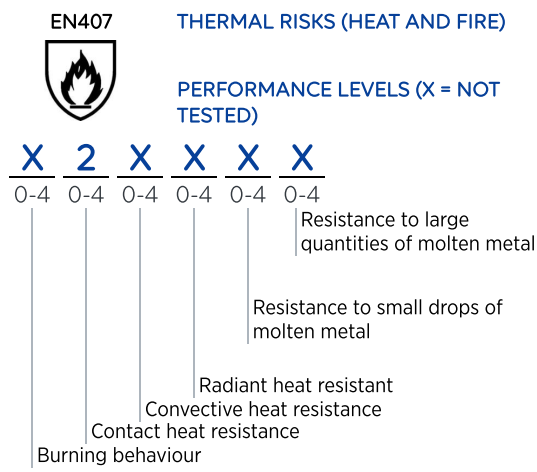

Handling protection

PRO 300

Low risk - ISO B

LEGENDER

PRODUKT DETALJER

Interior finish	Textile support
Exterior finish	Ventilated back
Material	Natural latex
Cuff characteristic	Knitted Cuff
Colour.s	Grey Blue
European sizes	8 9 10