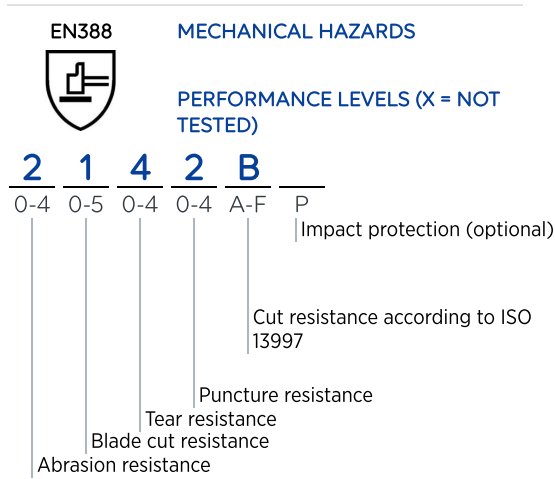

Handling protection

PRO 300

Low risk - ISO B

KUTTEBESKYTTELSE
NIVÅ B

EN388

2142B

EN407

X2XXXX

ISO 13997:

B N

SPESIFIKKE FORDELER

Comfort

- Excellent dexterity and good grip

Durability

- A very high level of mechanical protection

NÆRINGER

Handling protection

PRO 300

Low risk - ISO B

LEGENDER

PRODUKT DETALJER

Interior finish	Textile support
Exterior finish	Ventilated back
Material	Natural latex
Cuff characteristic	Knitted Cuff
Colour.s	Grey Blue
European sizes	8 9 10