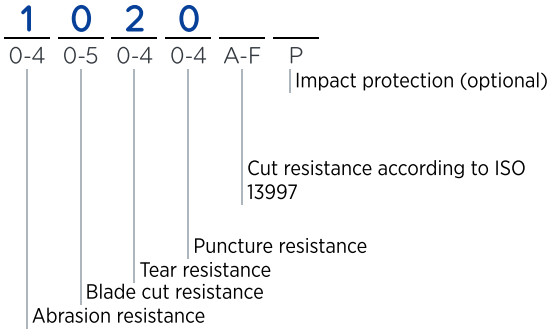

NO DROP 182

Flocked | intermittent wear

LEGENDER

EN388

MECHANICAL HAZARDS

PERFORMANCE LEVELS (X = NOT TESTED)

EN ISO 374-5

MICRO-ORGANISMS

Protection against bacteria and fungi

PRODUKT DETALJER

Interior finish	Flocked
Exterior finish	Embossed texture
Material	Natural latex
Cuff characteristic	Straight cuff
Colour.s	Orange
Length (cm)	32
Thickness (mm)	0,49
European sizes	6 7 8 9 10