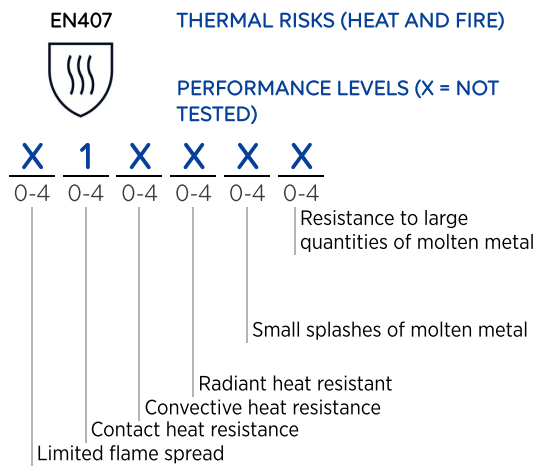

Cut protection

KRYTECH 832

Very high risk - ISO E

LEGENDER

PRODUKT DETALJER

Interior finish	Seamless textile support from superior strength fibres
Gauge	10
Exterior finish	Leather layer on palm with reinforced thumb / index
Cuff characteristic	Knitted Cuff
Colour.s	Grey
European sizes	8 9 10 11

LOGISTISKE DETALJER

Packaging	1 pair/bag 12 pairs/box 72 pairs/carton

LEGISLATION

- This product is not classified hazardous according to the regulation (EC) n°1272/2008 of the European Parliament and of the Council.
- This product does not contain more than 0.1 % of substance of very high concern (SVHC) or any substance included in the annex XVII of the regulation n° 1907/2006 of the European Parliament and of the Council (REACH).
- UE type certificate or CE type examination certificate: 0075/014/162/01/19/0135 Updated 01-07/12/2021
- Issued by the notified body nr: 0075 CTC - 4, rue Hermann Frenkel - 69367 Lyon Cedex 07- FRANCE

Redigere 30/06/2023

* Tester ble utført på ubrukte hansker (dvs. nye), dette avviker fra realiteten ute i felt.