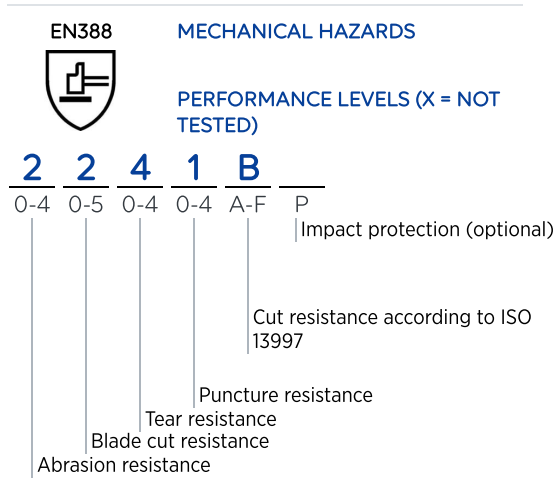

Handling protection

PRO 310

Low risk - ISO B

LEGENDER

PRODUKT DETALJER

Interior finish	Textile support
Exterior finish	Ventilated back
Material	Natural latex
Cuff characteristic	Knitted Cuff
Colour.s	White Green
European sizes	8 9 10

LOGISTISKE DETALJER

Packaging	1 pair/bag 10 pairs/bag 50 pairs/carton