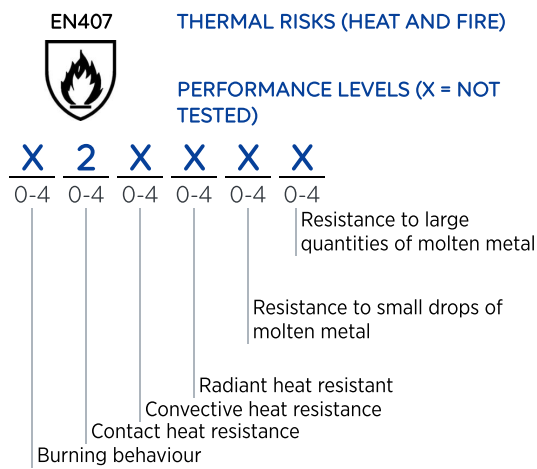

Handling protection

PRO 310

Low risk - ISO B

LEGENDER

PRODUKT DETALJER

Interior finish	Textile support
Exterior finish	Ventilated back
Material	Natural latex
Cuff characteristic	Knitted Cuff
Colour.s	White Green
European sizes	8 9 10

LOGISTISKE DETALJER

Packaging	1 pair/bag 10 pairs/bag 50 pairs/carton