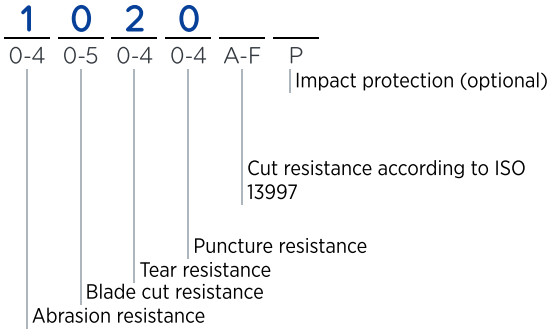

EN ISO 374-5

CAT.CATEGORY 3

Chemical protection

NO DROP 182

Flocked | intermittent wear

LEGENDS

EN388

MECHANICAL HAZARDS

PERFORMANCE LEVELS (X = NOT TESTED)

EN ISO 374-5

MICRO-ORGANISMS

Protection against bacteria and fungi

PRODUCT DETAILS

Interior finish	Flocked
Exterior finish	Embossed texture
Material	Natural latex
Cuff characteristic	Straight cuff
Colour.s	Orange
Length (cm)	32
Thickness (mm)	0,49
European sizes	6 7 8 9 10