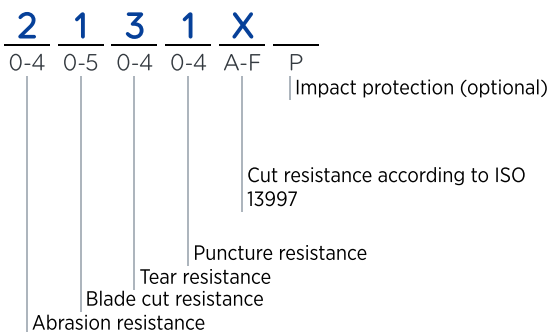

Chemical protection

JERSETTE 308

Textile support | continuous wear

LEGENDS

EN388

MECHANICAL HAZARDS

PERFORMANCE LEVELS (X = NOT TESTED)

EN407

THERMAL RISKS (HEAT AND FIRE)

PERFORMANCE LEVELS (X = NOT TESTED)

EN ISO 374-1

CHEMICAL RISKS

K: Sodium hydroxide 40%
P: Hydrogen peroxide 30%
T: Formaldehyde 37%

TYPE B

FOOD CONTACT

French decree of 05/08/2020