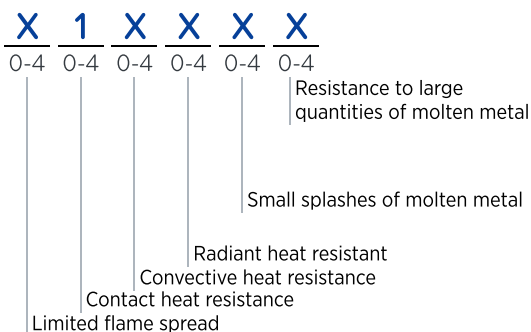

Chemical protection

JERSETTE 308

Textile support | continuous wear

LEGENDS

EN388

MECHANICAL HAZARDS

PERFORMANCE LEVELS (X = NOT TESTED)

EN407

THERMAL RISKS (HEAT AND FIRE)

PERFORMANCE LEVELS (X = NOT TESTED)

EN ISO 374-1

CHEMICAL RISKS

K: Sodium hydroxide 40%
P: Hydrogen peroxide 30%
T: Formaldehyde 37%

TYPE B

FOOD CONTACT

French decree of 05/08/2020