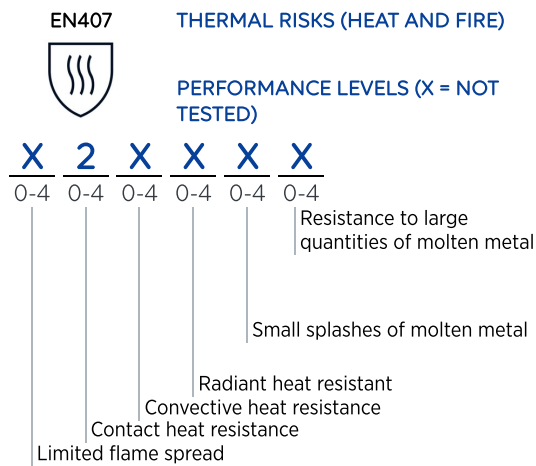

MAPA SAS capital de 35.000.010 €
420, rue d'Estienne d'Orves
92705 Colombes Cedex France
RCS Nanterre 314 307 720

mapa-pro.com

MAPA
PROFESSIONAL

Handling protection

TITAN 328

LEGENDER

PRODUKTINFORMATION

Interior finish	Textile support
Gauge	10
Exterior finish	Reinforced grip
Material	Natural latex
Cuff characteristic	Knitted Cuff
Colour.s	Yellow/Orange
European sizes	8 9 10