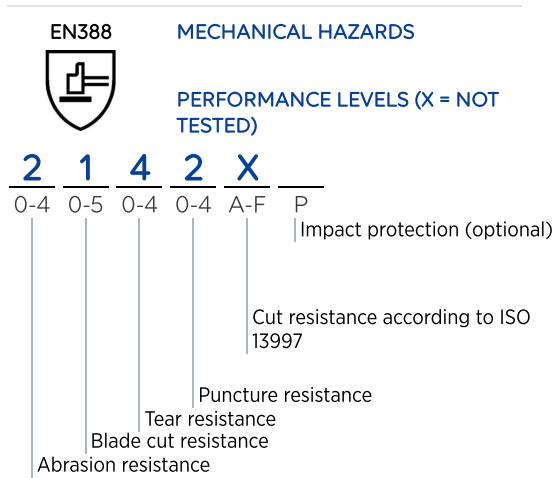

- Good grip due to the embossed texture

Skin protection

- Free of harmful substances: DMF Free

Guaranteed quality

- Silicone free to prevent traces, defects on metal sheet and glass prior to painting

INDUSTRIER

EN388

2142X

EN407

X2XXXX

DEXTERITY

EN 420:
5/5

CAT.CATEGORY 2

Redigera 30/06/2023

MAPA SAS capital de 35.000.010 €
420, rue d'Estienne d'Orves
92705 Colombes Cedex France
RCS Nanterre 314 307 720

mapa-pro.com

MAPA
PROFESSIONAL

Handling protection

TITAN 328

LEGENDER

PRODUKTINFORMATION

Interior finish	Textile support
Gauge	10
Exterior finish	Reinforced grip
Material	Natural latex
Cuff characteristic	Knitted Cuff
Colour.s	Yellow/Orange
European sizes	8 9 10