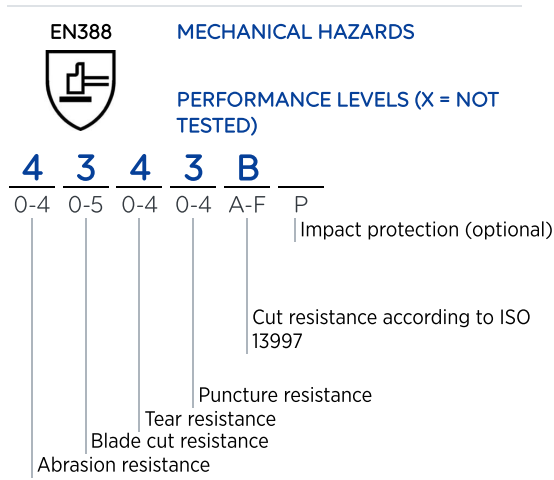

5.3 N

DEXTERITY

EN 420:
5/5

Standard protection for intricate handling in reasonably clean environments

SPECIFIKA FÖRDELAR

Cut protection

- A long cuff for a better protection of the forearm

Comfort

Skin protection

- Contains traces of DMF in compliance with occupational exposure limits

Washability

- Washable up to 5 times at 60°C without any alteration on performances* allowing to extend glove lifespan, reduce costs and waste.

INDUSTRIER

- Automotive/mechanical industry
- Construction Industry (Carpenters/Joiners)
- Construction Industry (Metalworkers/Locksmiths)

APPLIKATIONER

- Installing steel structures
- Handling and installing metal structures
- Bodywork assembly
- Mechanical maintenance

Cut protection

KRYTECH 558

Low risk - ISO B

LEGENDER

PRODUKTINFORMATION

Interior finish	Seamless textile support from HDPE fibres
Gauge	13
Material	Polyurethane
Cuff characteristic	Long cuff
Colour.s	Grey
European sizes	6 7 8 9 10 11