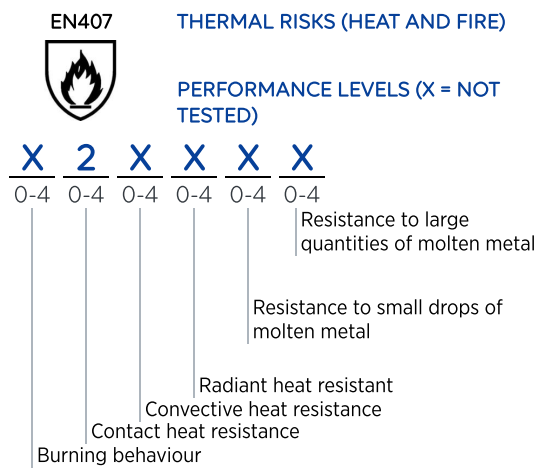

Handling protection

PRO 300

Low risk - ISO B

LEGENDER

PRODUKTINFORMATION

Interior finish	Textile support
Exterior finish	Ventilated back
Material	Natural latex
Cuff characteristic	Knitted Cuff
Colour.s	Grey Blue
European sizes	8 9 10

LOGISTISKA DETALJER

Packaging	1 pair/bag 10 pairs/bag 50 pairs/carton