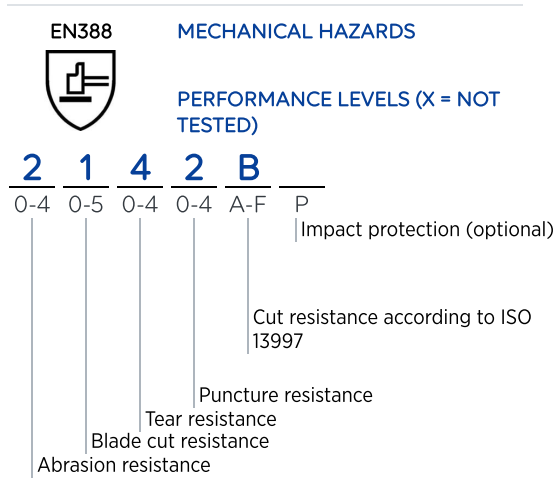

Handling protection

PRO 300

Low risk - ISO B

SKÄRSKYDD
NIVÅ B

EN388

2142B

EN407

X2XXXX

ISO 13997:

B N

SPECIFIKA FÖRDELAR

Comfort

- Excellent dexterity and good grip

Durability

- A very high level of mechanical protection

INDUSTRIER

APPLIKATIONER

- Handling and installing metal structures
- Cleaning tools
- Handling bricks/blocks
- Laying wood, panelling or moulding
- Assembly
- Minor maintenance Tasks
- Common cleaning Tasks
- Processing waste at a sorting center
- Construction materials handling
- Forestry

Handling protection

PRO 300

Low risk - ISO B

LEGENDER

PRODUKTINFORMATION

Interior finish	Textile support
Exterior finish	Ventilated back
Material	Natural latex
Cuff characteristic	Knitted Cuff
Colour.s	Grey Blue
European sizes	8 9 10