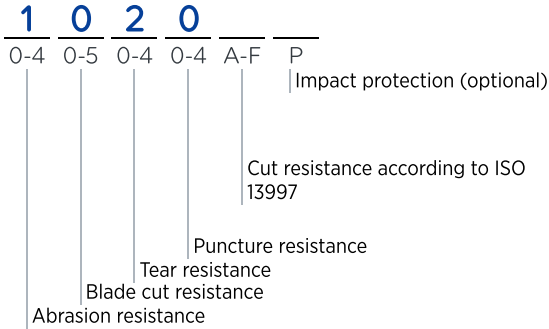

EN ISO 374-5

CAT.CATEGORY 3

Chemical protection

NO DROP 182

Flocked | intermittent wear

LEGENDER

EN388

MECHANICAL HAZARDS

PERFORMANCE LEVELS (X = NOT TESTED)

EN ISO 374-5

MICRO-ORGANISMS

Protection against bacteria and fungi

PRODUKTINFORMATION

Interior finish	Flocked
Exterior finish	Embossed texture
Material	Natural latex
Cuff characteristic	Straight cuff
Colour.s	Orange
Length (cm)	32
Thickness (mm)	0,49
European sizes	6 7 8 9 10