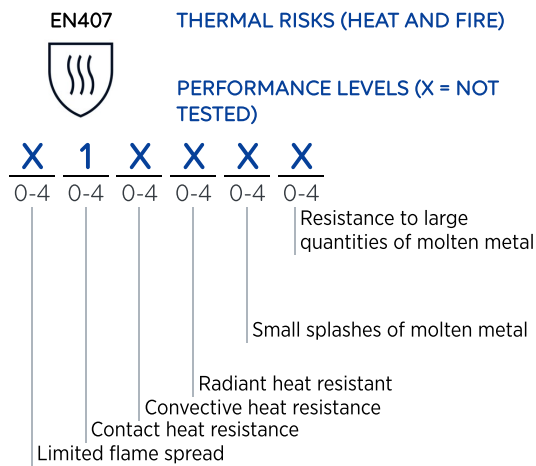

Cut protection

KRYTECH 832

Very high risk - ISO E

SKÄRSKYDD
NIVÅ E

EN388

4X43E

EN407

X1XXXX

CAT.CATEGORY 2

ISO 13997:

24.3 N

DEXTERITY

EN 420:
5/5

Good protection for handling heavy and sharp metal parts in dry and slightly wet environments

SPECIFIKA FÖRDELAR

Thermal protection

Washability

- Dry cleaning: Up to 5 times without any alteration on performances* to extend glove lifespan, reduce costs and waste

INDUSTRIER

- Automotive/mechanical industry

APPLIKATIONER

- Cutting strips (plasma etc.)
- Handling parts post-press
- Handling sheet metal
- Handling untrimmed parts or sheet metal
- Metal working

Cut protection

KRYTECH 832

Very high risk - ISO E

LEGENDER

PRODUKTINFORMATION

Interior finish	Seamless textile support from superior strength fibres
Gauge	10
Exterior finish	Leather layer on palm with reinforced thumb / index
Cuff characteristic	Knitted Cuff
Colour.s	Grey
European sizes	8 9 10 11