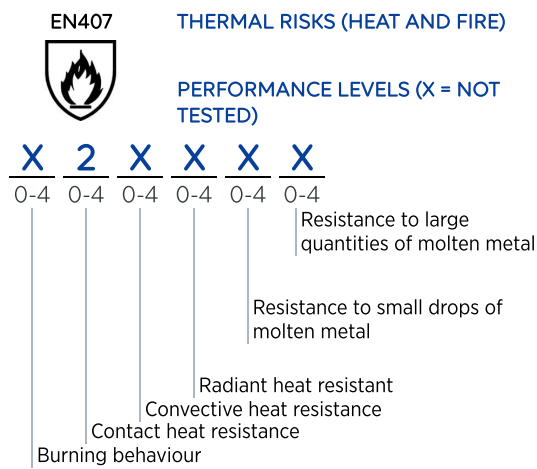

Handling protection

PRO 310

Low risk - ISO B

LEGENDER

PRODUKTINFORMATION

Interior finish	Textile support
Exterior finish	Ventilated back
Material	Natural latex
Cuff characteristic	Knitted Cuff
Colour.s	White Green
European sizes	8 9 10

LOGISTISKA DETALJER

Packaging	1 pair/bag 10 pairs/bag 50 pairs/carton