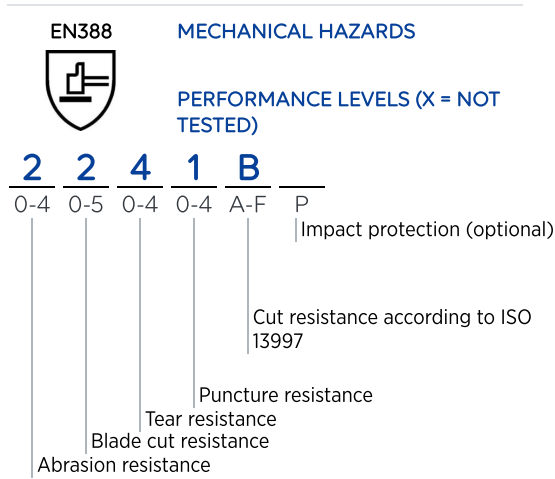

Handling protection

PRO 310

Low risk - ISO B

LEGENDER

PRODUKTINFORMATION

Interior finish	Textile support
Exterior finish	Ventilated back
Material	Natural latex
Cuff characteristic	Knitted Cuff
Colour.s	White Green
European sizes	8 9 10

LOGISTISKA DETALJER

Packaging	1 pair/bag 10 pairs/bag 50 pairs/carton