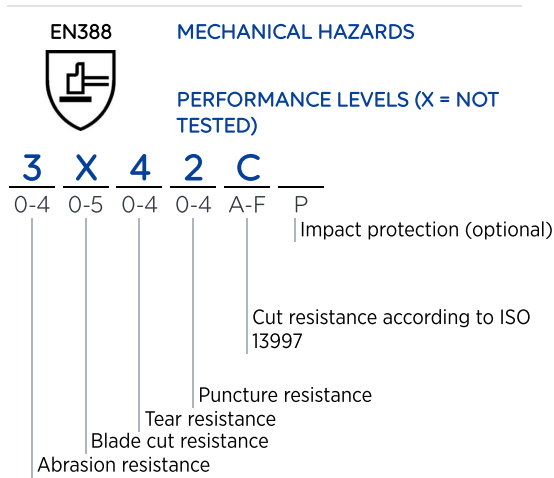

ISO 13997:

11.6 N

STANDARD
100

CQ 979/2
IFTH

SPECIFIKA FÖRDELAR

Comfort

- A supple and thin gauge 15 for a fresh feeling on the skin, a perfect fit and an excellent flexibility
- An ultra thin and soft high visible thumblost allows to keep the sleeve in place and enhances safety while maintaining dexterity
- An adaptable self-gripping elastic band for a secure fit on the arm and a safe work
- Advanced knitting platting technique provides soft touch

Skin protection

- Wrapped fibres with a soft yarn avoid skin irritations
- Free of harmful substances: STANDARD 100 by OEKO-TEX®

Guaranteed quality

- Silicone free to prevent traces, defects on metal sheet and glass prior to painting

MAPA SAS capital de 35.000.010 €
420, rue d'Estienne d'Orves
92705 Colombes Cedex France
RCS Nanterre 314 307 720

mapa-pro.com

MAPA
PROFESSIONAL

Cut protection

KRYTECH 603

Moderate risk - ISO C

LEGENDER

PRODUKTINFORMATION