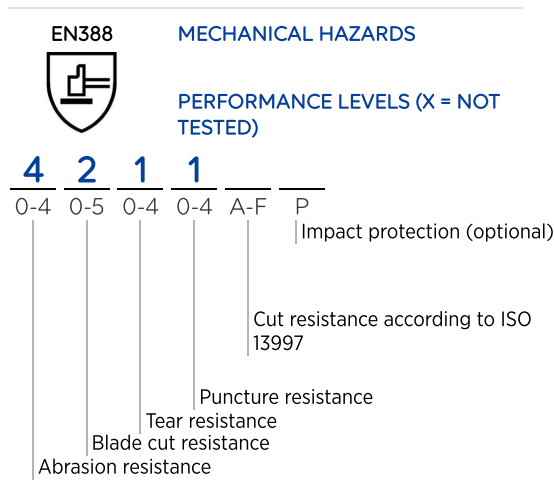

Comfort and durability for heavy-duty work

EN388

4211

CAT.CATEGORY 2

SPECIFIKA FÖRDELAR

Comfort

- Exceptionally comfortable textile support (no seams on the working surfaces)

Durability

APPLIKATIONER

- Handling of thick, untrimmed sheet metal (not sharp-edged)
- Metal shearing or cutting
- Handling and installing metal structures
- Forestry
- Household waste collection

LEGENDER

PRODUKTINFORMATION